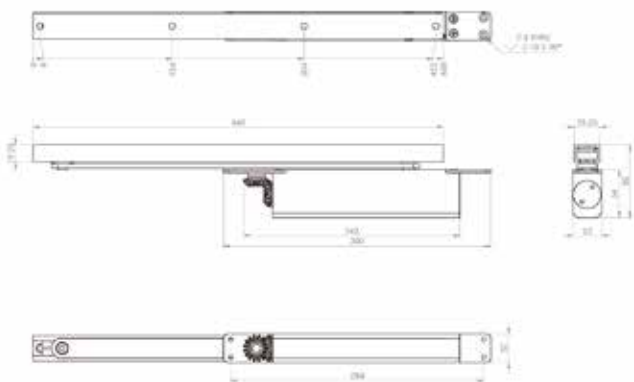

Product datasheet

Kingsway
Group

KG20 Recessed Top Mounted Closer - Single Action

Anti-ligature Disclaimer

Anti-ligature Disclaimer The anti-ligature design characteristics of this product are not intended to replace or substitute the need for necessary supervision of those who may be at risk, or for other necessary protective measures to be taken in the specific circumstances of usage. Kingsway Group, Inc. does not offer any products for sale as being 'ligature-free' and will not be liable for any claims arising from ligature attachment on its products. It is the customer's responsibility to ensure that products purchased and installed are suitable for the environments they are installed in.

Recessed top mounted closer that has adjustable closing and latching functions for double and single action doors up to 80kg and 1100mm wide. Fire rated for both 60 minute and 30 minute. Fully concealed when closed and allows opening of 120 degrees.

Installation Description

- Mark out the top of the door and the frame end for the closer to be fitted.
- Remove timber carefully and fix the closer in place.
- Adjust the closer to ensure correct latching and closing.

Operation and Maintenance

Operation

The recessed top closer has been designed for doors up to 1100mm wide and up to 80kg in weight with a maximum opening of 120 degrees.

Maintenance

It is largely a maintenance free product but frequent checks should be made to ensure that the cogs are well greased and that the latching and closing speeds are suitable.