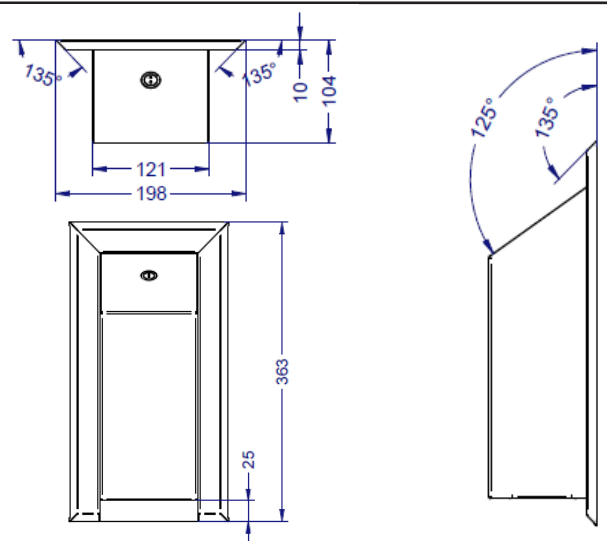

## Product Description

- Auto Foam Soap Dispenser with 1L capacity
- White soap dispenser works in conjunction with the blue wall plate to provide high contrast identification to aid recognition for individuals with dementia
- Designed to ensure no sharp corners or edges
- Manufactured from high grade stainless steel for robustness and durability
- Finished with an attractive powder coated finish for durability and strength of colour
- Also available in alternate colours (blue dispenser / white wall plate) to ensure contrast in all washroom decors.

## Line drawing:

<b>Material:</b>	Stainless Steel
<b>Dispenser Dimensions:</b>	W.121mm x H.300mm x D.103mm
<b>Wall Plate Dimensions:</b>	W.198mm x H.363mm x D.10mm
<b>Packing/Carton:</b>	1 piece
<b>Finish:</b>	Brushed